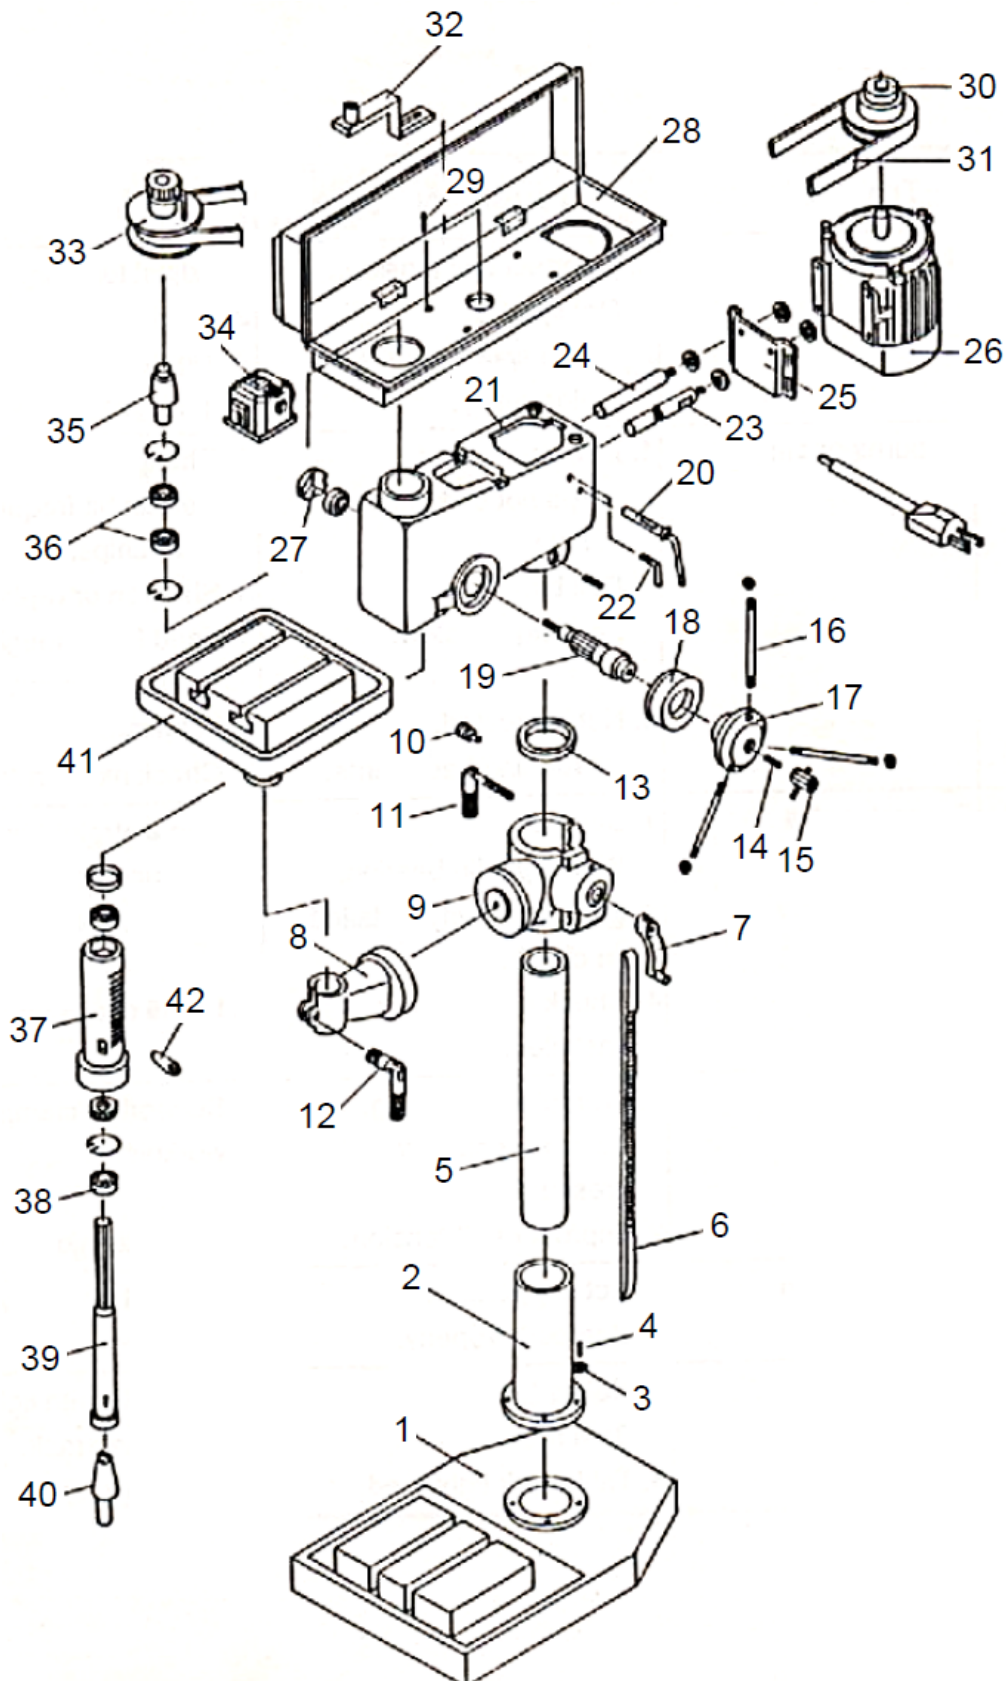

EXPLODED VIEW

PARTS LIST

Item No.	Part Description	Part No.
1	Base	301002
2	Flange	301003
3	Spring Washer (x4)	13mm
4	Screw (M13 x 16mm L)	300999
5	Column	301005
6	Rack	301007
7	Handle	301008
8	Table Arm	301011
9	Table Bracket	301012
10	Worm	301056
11	Clamp Bolt	301009
12	Clamp Bolt	301010
13	Collar	301013
14	Screw	
15	Lock Handle	301070
15A	Lock Screw	302818
16	Feed Handle (3x)	301014
17	Feed Head	301016
18	Scale Sleeve	301017
19	Feed Shaft	301018
20	Belt Adjust Handle	301019
21	Head	301023
22	Wing Bolt	
23	Rod – A	301020
24	Rod – B	301022
25	Motor Plate	301021
26	Motor	302989
27	Spring & Cup	301025
28	Pulley Cover	
29	Screw	
30	Motor Pulley	302988

Item No.	Part Description	Part No.
31	Belt	303837
32	Rod Support	
33	Spindle Pulley	302990
34	Switch	301024
35	Insert Pulley	
36	Bearing 6203Z	300987
37	Quill (1.85")	301036
38	Bearing 6203Z	300987
39	Spindle	301037
40	Arbor	301038
41	Table	301035
42	Wedge	301039

Please contact factory for current prices.

ORDERING INFORMATION

Parts are available for direct purchase from Dake or through a distributor. When placing a parts order, you will need to provide the part number, name of part, and model number. All parts shipped F.O.B. Factory in Grand Haven, MI