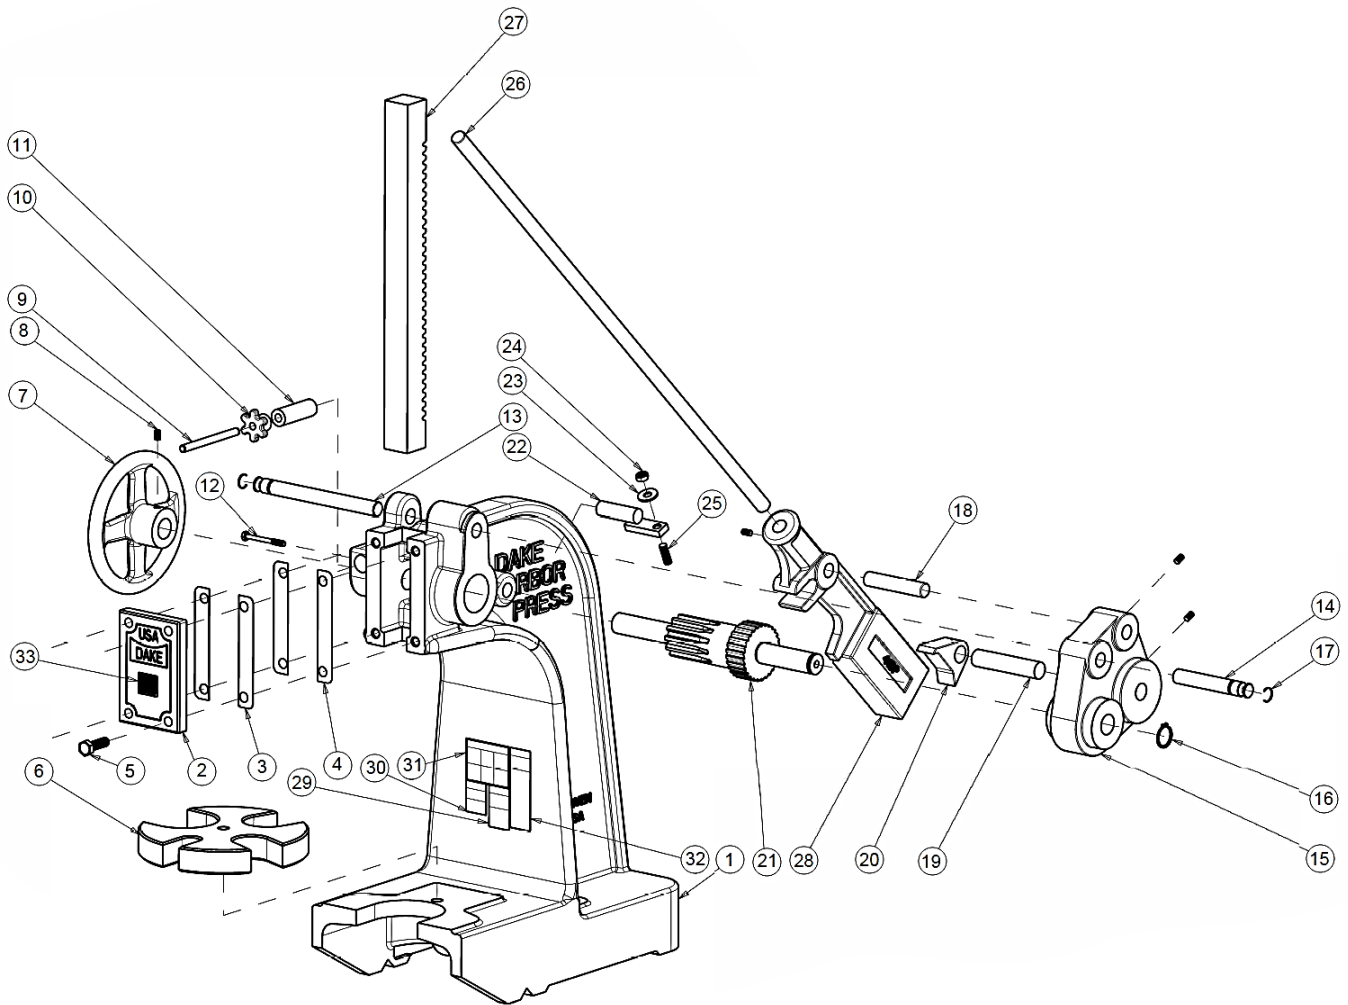

EXPLODED VIEW & PARTS LIST

EXPLODED PARTS VIEW

PARTS LIST

| <u>Item</u> | <u>Part Name</u> | <u>Part Number</u> | <u>Qty</u> |
|-------------|---------------------------------------|--------------------|------------|
| 1 | Frame | 235 | 1 |
| 2 | Ram Cap | 261 | 1 |
| 3 | Ram Cap Shim (.015") | 242 | 6 |
| 4 | Ram Cap Shim (.008") | 241 | 2 |
| 5 | Hex Cap Screw (5/8"-11 x 2") | 43366 | 4 |
| 6 | Table Plate Assembly | 701227 | 1 |
| 7 | Handwheel | 294 | 1 |
| 8 | Headless Set Screw (3/8"-16 x 5/8") | 43589 | 4 |
| 9 | Hand Brake Stud (1/2" x 6") | 289 | 1 |
| 10 | Hand Brake Clamp | 278 | 1 |
| 11 | Hand Brake | 277 | 1 |
| 12 | Hex Cap Screw (3/8"-16 x 3-1/2") | 43339 | 1 |
| 13 | Long Sliding Pin (1" x 10-1/2") | 286 | 1 |
| 14 | Short Sliding Pin (1" x 6-1/4") | 288 | 1 |
| 15 | Compound | 272 | 1 |
| 16 | Retaining Ring | 68962 | 1 |
| 17 | Retaining Ring (Nat'l 2SO-230) | 43982 | 2 |
| 18 | Lever Weight Pin | 285 | 1 |
| 19 | Pawl Pin | 284 | 1 |
| 20 | Pawl | 274 | 1 |
| 21 | Spindle | 290 | 1 |
| 22 | Compound Rest Pin | 280 | 1 |
| 23 | Flat Washer (1/2") | 43634 | 1 |
| 24 | Hex Jam Nut (1/2"-13) | 43940 | 1 |
| 25 | Headless Set Screw (1/2"-13 x 1-1/2") | 43608 | 1 |
| 26 | Handle | 283 | 1 |
| 27 | Ram | 275 | 1 |
| 28 | Lever Weight | 273 | 1 |
| 29 | Warning Label – Tipping | 79979 | 1 |
| 30 | Warning Label – Free Fall | 302416 | 1 |
| 31 | Warning Label – Ganged | 300168 | 1 |
| 32 | Warning Label – Pinch Point | 87130 | 1 |
| 33 | Label – Made in USA | 76936 | 1 |

Please contact factory for current prices.

ORDERING INFORMATION

Parts are available for direct purchase from Dake or through a distributor. When placing a parts order, you will need to provide the part number, name of part, and model number. All parts shipped F.O.B. Factory in Grand Haven, MI.