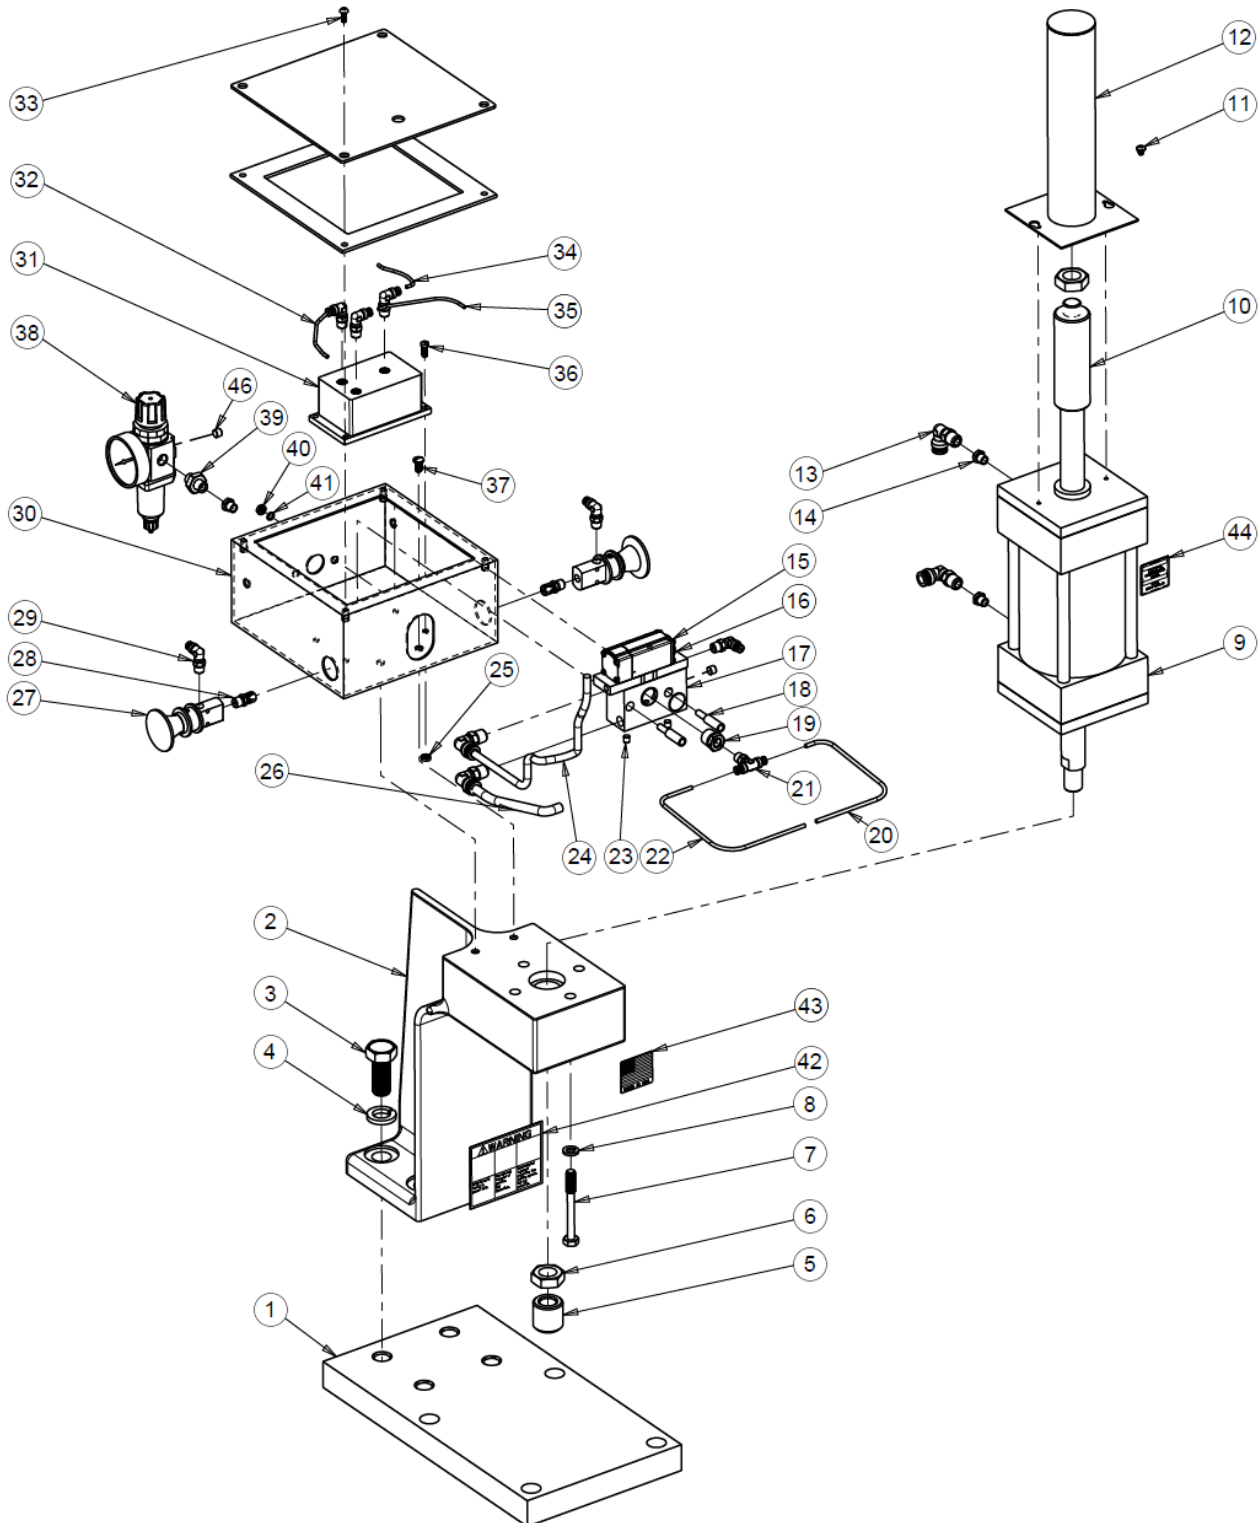

EXPLODED VIEW & PARTS LIST

EXPLODED PARTS VIEW

PARTS LIST

| Item | Parts Name | Part Number | | | Qty |
|------|--|-----------------------------|-----------------------------|-----------------------------|-----|
| | | Model 1-204 | Model 1-210 | Model 1-220 | |
| 1 | Mounting Plate | 67474 | 67731 | 67734 | 1 |
| 2 | Main Frame | 67472 | 67728 | 67733 | 1 |
| 3 | Hex Cap Screw | 43349 (1/2"-13 x 1-1/2") | 43372 (3/4"-10 x 1-3/4") | 43383 (1"-8 x 1-1/2") | 4 |
| 4 | Lock Washer | 43647 (1/2") | 43649 (3/4") | 43650 (1") | 4 |
| 5 | Nose Piece | 68391 | 68392 | 68392 | 1 |
| 6 | Hex Jam Nut | 43941 (1/2"-20) | 43946 (3/4"-16) | 43946 (3/4"-16) | 2 |
| 7 | Hex Cap Screw | 43336 (3/8"-16 x 2-3/4") | 43339 (3/8"-16 x 3-1/2") | 43359 (1/2"-13 x 4-1/2") | 4 |
| 8 | Lock Washer | 43645 (3/8") | 43645 (3/8") | 43647 (1/2") | 4 |
| 9 | Air Cylinder | 67473 | 67730 | 67735 | 1 |
| 10 | Stroke Control | 67464 | 67732 | 67732 | 1 |
| 11 | #10-24 x 5/16" Phillips Hd. Machine Screw | 60477 | 60477 | 60477 | 2 |
| 12 | Stroke Control Guard | 67462 | 67729M | 67729M | 1 |
| 13 | Male Elbow Conn. – Brass | 60467 (1/4") | 60470 (3/8") | 60470 (3/8") | 4 |
| 14 | 1/4" Male Tube Conn. – Brass | 50790 | 50790 | 50790 | 3 |
| 15 | 4 Way Air Valve Assembly | 67468 | 67468 | 67468 | 1 |
| 16 | Stack Speed Control | 62031 | 62031 | 62031 | 1 |
| 17 | Manifold Sub-plate | 67470 | 67470 | 67470 | 1 |
| 18 | Hex Screw 1/4" - 20 x 3/8" | 67470_A | 67470_A | 67470_A | 2 |
| 19 | 3/8" x 1/8" Hex Bushing – Brass | 60478 | 60478 | 60478 | 1 |
| 20 | 1/8" Tube Line (R.H. air valve to tee) | 68489 | 68489 | 68489 | 1 |
| 21 | 1/8" Male Branch Tee – Brass | 60468 | 60468 | 60468 | 1 |
| 22 | 1/8" Tube Line (L.H. air valve to tee) | 68490 | 68490 | 68490 | 1 |
| 23 | 1/4" Pipe Plug – Brass | 33771 | 33771 | 33771 | 2 |
| 24 | Tube Line (Top of air cylinder to sub-plate) | 67764 (1/4") | 67762 (3/8") | 67762 (3/8") | 1 |
| 25 | #10-32 Hex Nut | 43907 | 43907 | 43907 | 4 |
| 26 | Tube Line (Bottom of air cylinder to sub-plate) | 67765 (1/4") | 68486 (3/8") | 68486 (3/8") | 1 |
| 27 | Control Button | 67467 | 67467 | 67467 | 2 |
| 28 | 1/8" Male Tube Conn. – Brass | 60464 | 60464 | 60464 | 2 |
| 29 | 1/8" Male Elbow Conn. – Brass | 60463 | 60463 | 60463 | 6 |
| 30 | Control Enclosure | 68390M | 68390M | 68390M | 1 |
| 31 | Logic Element | 67453 | 67453 | 67453 | 1 |