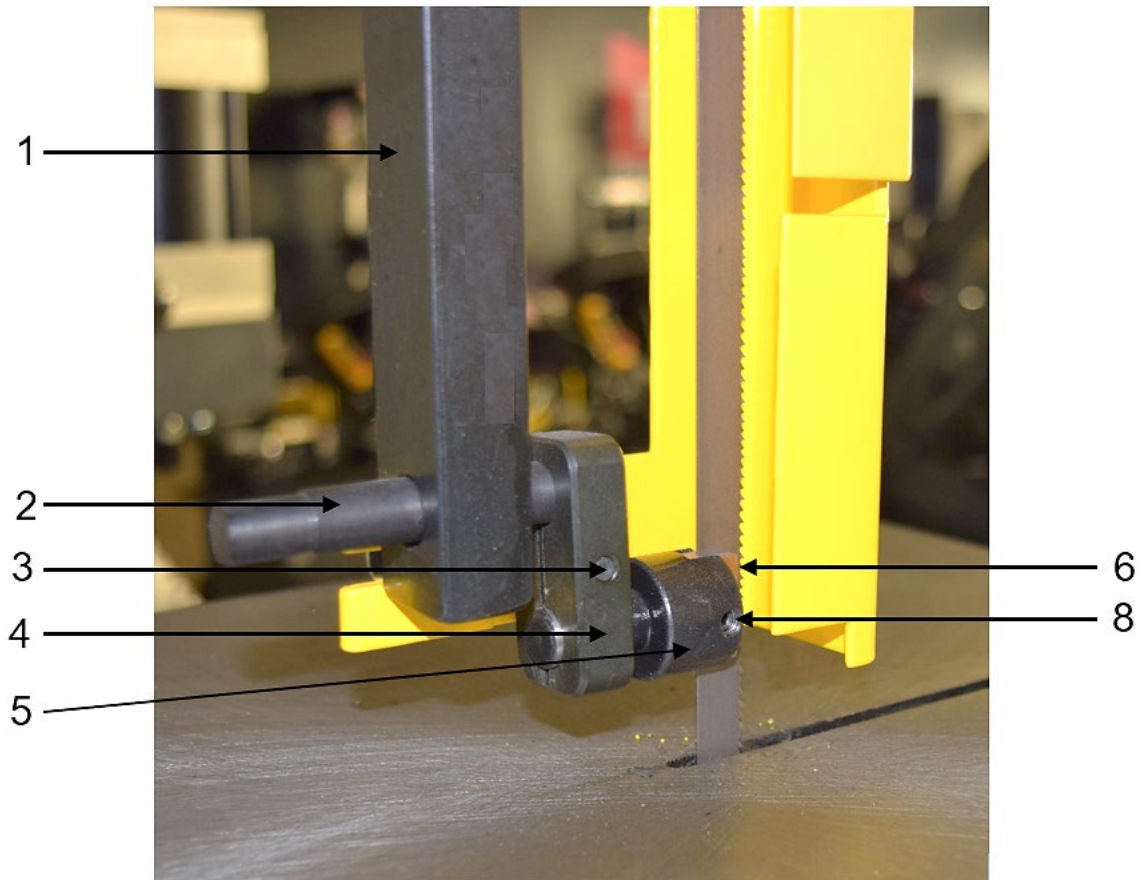

EXPLODED VIEW & PARTS LIST

<u>Item</u>	<u>Part Number</u>	<u>Description</u>	<u>Qty</u>
1	716716	Tension Handle Assembly	1
2	86747M	Door Latch	1
3	87080	Table	1
4A	300568	Door Handle	2
4B	300569	Door Latch	2
5	716745	Frame Assembly	1

<u>Item</u>	<u>Part Number</u>	<u>Description</u>	<u>Qty</u>
1	716716	Tension Handle Assembly	1
	86828	Tension Handle Body	1
	87104	Tension Handle	2
2	716705	Wheel Assembly	2
	300459	Blade Wheel Band	1
	300693	Wheel Bearing	2
	86795	Wheel Blade – Lower/Upper	1
	86803	Axle Wheel – Lower/Upper	1
	86804	Stud – Wheel	1
3	300917 & 300918	Blade Guard	1
	300342	Thumb Screw	2
4	300912	Speed Selector Label	1

<u>Item</u>	<u>Part Number</u>	<u>Description</u>	<u>Qty</u>
1	43450	Socket Cap Screw (3/8"-16 x 1-1/4")	2
2	86827	Pillow Block	1
3	86828P	Tension Screw	1
4	43447	Socket Cap Screw (3/8"-16 x 3/4")	6
5A	86824	Wheel Slide – External piece	1
5B	86825	Wheel Slide – Internal piece	1
6	86826	Rail Slide Wheel	2
7A	43939	Hex Nut (7/16"-20)	1
7B	43638	Flat Washer (1")	1
8A	43452	Socket Cap Screw (3/8"-16 x 1-3/4")	4
8B	43632	Flat Washer (5/16")	4
9	43591	Set Screw (3/8"-16 x 1)	1
10	86810	Guide Bar Holder	1
11	300832	Knob Assembly (1-1/2")	1
12	44337	Roll Pin (1/4" x 1-3/4")	2
13	43591	Socket Cap Screw (3/8"-16 x 1-1/2")	1
14	86556	Handles	3

<u>Item</u>	<u>Part Number</u>	<u>Description</u>	<u>Qty</u>
	716749	Saddle Assembly	1
1	87081	Table Top Base	1
2	87025	Table Lock	1
3	43939	Hex Jam Nut (7/16"-20)	1
4	44033	Dowel Pin (5/8" x 1-1/2")	4
5	87078	Rocker Rings	2
6	87077M	Rocker Ring Pointer	1
7	43449	Socket Cap Screw (3/8"-16 x 1.0)	4
8	43451	Socket Cap Screw (3/8"-16 x 1-1/2")	2
9	300564	Cam Follower	1
10	43939	Hex Jam Nut (7/16"-20)	1
11	44337	Roll Pin	2
12	86806	Contour Guide Insert	1
13	87034	Lower Guide Holder	1
14	87033	Guide Bracket	1