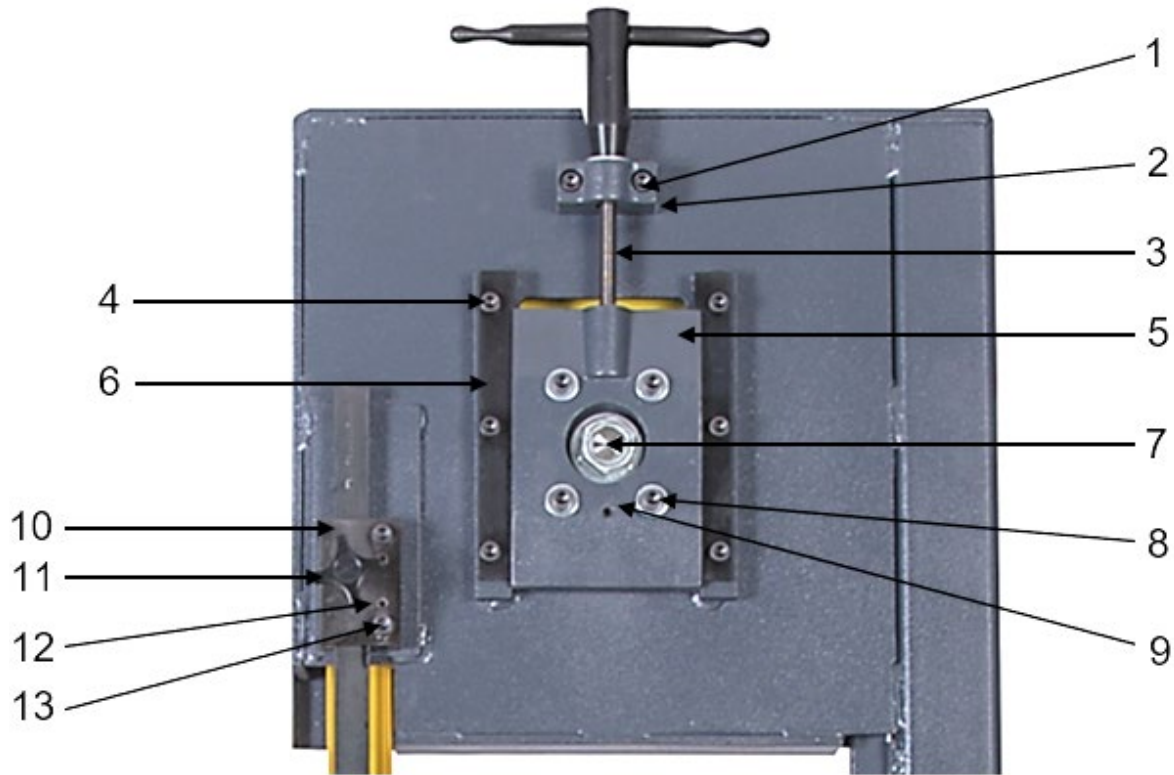

EXPLODED VIEW & PARTS LIST

<u>Item</u>	<u>Part Number</u>	<u>Description</u>	<u>Qty</u>
1	716716	Tension Handle Assembly	1
2	86747M	Door Latch	1
3	87080	Table	1
4A	300568	Door Handle	2
4B	300569	Door Latch	2
5	716745	Frame Assembly	1

<u>Item</u>	<u>Part Number</u>	<u>Description</u>	<u>Qty</u>
1	716716	Tension Handle Assembly	1
	86828	Tension Handle Body	1
	87104	Tension Handle	2
2	716705	Wheel Assembly	2
	300459	Blade Wheel Band	1
	300693	Wheel Bearing	2
	86795	Wheel Blade – Lower/Upper	1
	86803	Axle Wheel – Lower/Upper	1
	86804	Stud – Wheel	1
3	300917 & 300918	Blade Guard	1
	300342	Thumb Screw	2
4	300912	Speed Selector Label	1

<u>Item</u>	<u>Part Number</u>	<u>Description</u>	<u>Qty</u>
1	43450	Socket Cap Screw (3/8"-16 x 1-1/4")	2
2	86827	Pillow Block	1
3	86828P	Tension Screw	1
4	43447	Socket Cap Screw (3/8"-16 x 3/4")	6
5A	86824	Wheel Slide – External piece	1
5B	86825	Wheel Slide – Internal piece	1
6	86826	Rail Slide Wheel	2
7A	43939	Hex Nut (7/16"-20)	1
7B	43638	Flat Washer (1")	1
8A	43452	Socket Cap Screw (3/8"-16 x 1-3/4")	4
8B	43632	Flat Washer (5/16")	4
9	43591	Set Screw (3/8"-16 x 1)	1
10	86810	Guide Bar Holder	1
11	300832	Knob Assembly (1-1/2")	1
12	44337	Roll Pin (1/4" x 1-3/4")	2
13	43591	Socket Cap Screw (3/8"-16 x 1-1/2")	1
14	86556	Handles	3

<u>Item</u>	<u>Part Number</u>	<u>Description</u>	<u>Qty</u>
	716749	Saddle Assembly	1
1	87081	Table Top Base	1
2	87025	Table Lock	1
3	43939	Hex Jam Nut (7/16"-20)	1
4	44033	Dowel Pin (5/8" x 1-1/2")	4
5	87078	Rocker Rings	2
6	87077M	Rocker Ring Pointer	1
7	43449	Socket Cap Screw (3/8"-16 x 1.0)	4
8	43451	Socket Cap Screw (3/8"-16 x 1-1/2")	2
9	300564	Cam Follower	1
10	43939	Hex Jam Nut (7/16"-20)	1
11	44337	Roll Pin	2
12	86806	Contour Guide Insert	1
13	87034	Lower Guide Holder	1
14	87033	Guide Bracket	1