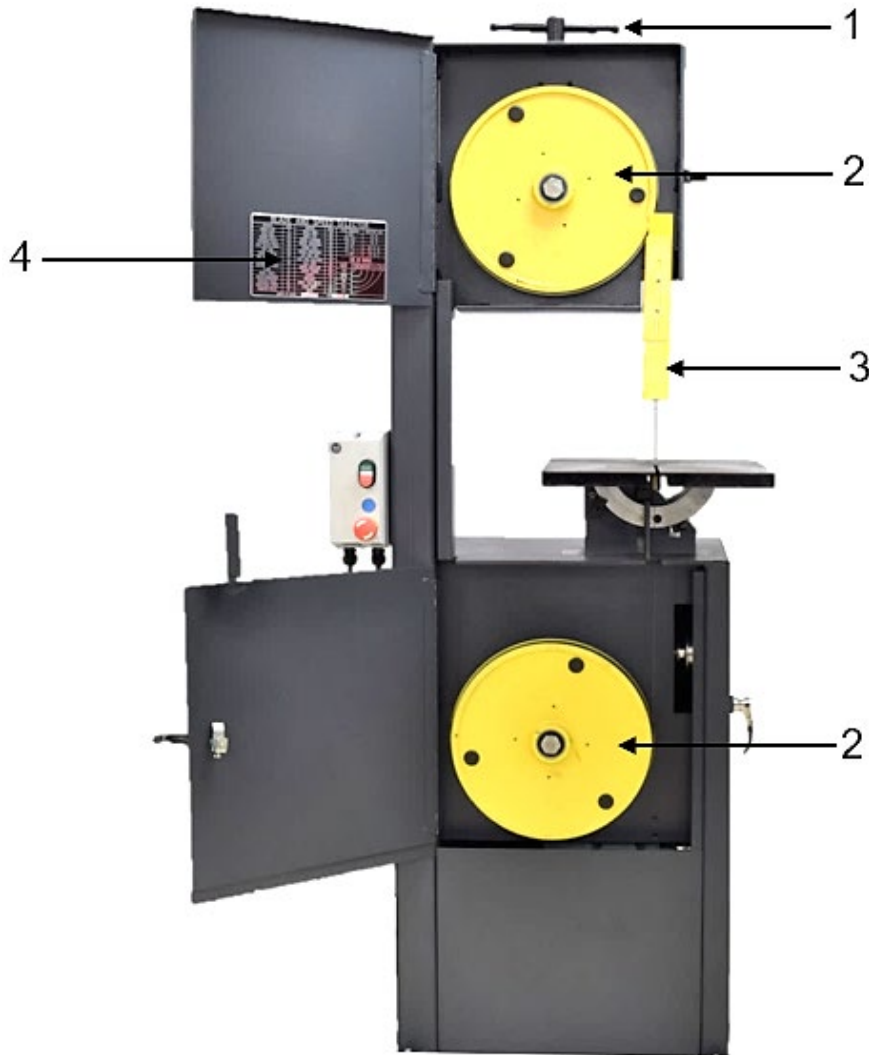

EXPLODED VIEW & PARTS LIST

<u>Item</u>	<u>Part Number</u>	<u>Description</u>	<u>Qty</u>
1	716716	Tension Handle Assembly	1
2	86747M	Door Latch	1
3	87080	Table	1
4A	300568	Door Handle	2
4B	300569	Door Latch	2
5	716745	Frame Assembly	1

<u>Item</u>	<u>Part Number</u>	<u>Description</u>	<u>Qty</u>
1	716716	Tension Handle Assembly	1
	86828	Tension Handle Body	1
	87104	Tension Handle	2
2	716705	Wheel Assembly	2
	300459	Blade Wheel Band	1
	300693	Wheel Bearing	2
	86795	Wheel Blade – Lower/Upper	1
	86803	Axle Wheel – Lower/Upper	1
	86804	Stud – Wheel	1
3	300917 & 300918	Blade Guard	1
	300342	Thumb Screw	2
4	300912	Speed Selector Label	1

<u>Item</u>	<u>Part Number</u>	<u>Description</u>	<u>Qty</u>
1	43450	Socket Cap Screw (3/8"-16 x 1-1/4")	2
2	86827	Pillow Block	1
3	86828P	Tension Screw	1
4	43447	Socket Cap Screw (3/8"-16 x 3/4")	6
5A	86824	Wheel Slide – External piece	1
5B	86825	Wheel Slide – Internal piece	1
6	86826	Rail Slide Wheel	2
7A	43939	Hex Nut (7/16"-20)	1
7B	43638	Flat Washer (1")	1
8A	43452	Socket Cap Screw (3/8"-16 x 1-3/4")	4
8B	43632	Flat Washer (5/16")	4
9	43591	Set Screw (3/8"-16 x 1)	1
10	86810	Guide Bar Holder	1
11	300832	Knob Assembly (1-1/2")	1
12	44337	Roll Pin (1/4" x 1-3/4")	2
13	43591	Socket Cap Screw (3/8"-16 x 1-1/2")	1
14	86556	Handles	3

<u>Item</u>	<u>Part Number</u>	<u>Description</u>	<u>Qty</u>
	716749	Saddle Assembly	1
1	87081	Table Top Base	1
2	87025	Table Lock	1
3	43939	Hex Jam Nut (7/16"-20)	1
4	44033	Dowel Pin (5/8" x 1-1/2")	4
5	87078	Rocker Rings	2
6	87077M	Rocker Ring Pointer	1
7	43449	Socket Cap Screw (3/8"-16 x 1.0)	4
8	43451	Socket Cap Screw (3/8"-16 x 1-1/2")	2
9	300564	Cam Follower	1
10	43939	Hex Jam Nut (7/16"-20)	1
11	44337	Roll Pin	2
12	86806	Contour Guide Insert	1
13	87034	Lower Guide Holder	1
14	87033	Guide Bracket	1