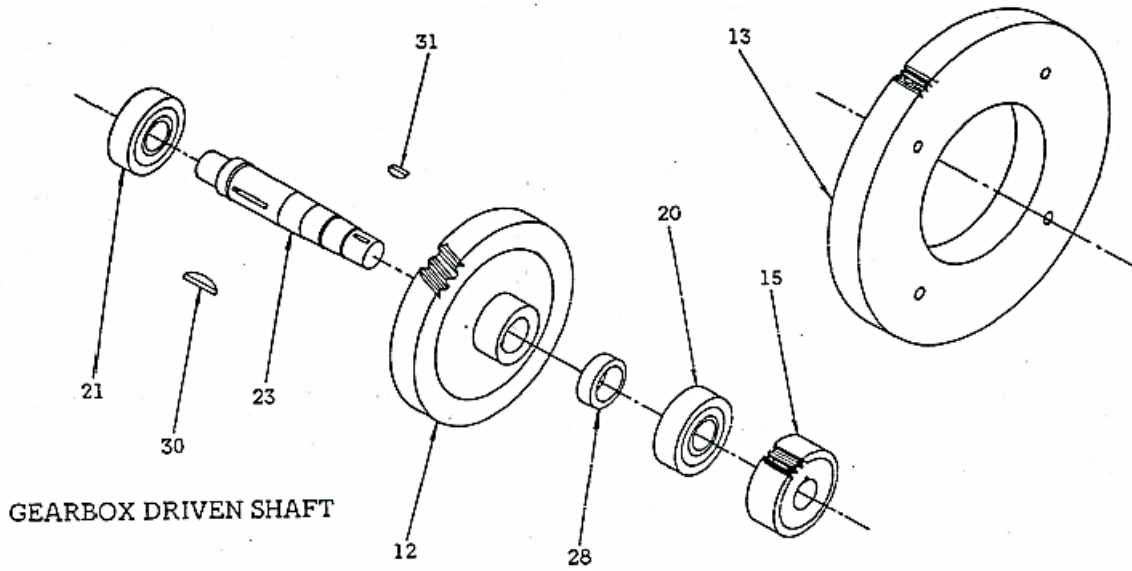

<u>Item</u>	<u>Part Number</u>	<u>Description</u>	<u>Qty</u>
12	300666	Worm Gear (Bronze)	1
13	86784	80 Tooth Gear	1
14	300456	4-Lead Worm	1
15	300646	24 Tooth Gear	1
20	5072-00	Gearbox Bearing	2
21	5073-00	Gearbox Bearing	2
22	86785	Main Drive Shaft	1
23	86781	Gearbox - Short Axel	1
28	86783	Gearbox Spacer (1-1/4" OD)	1