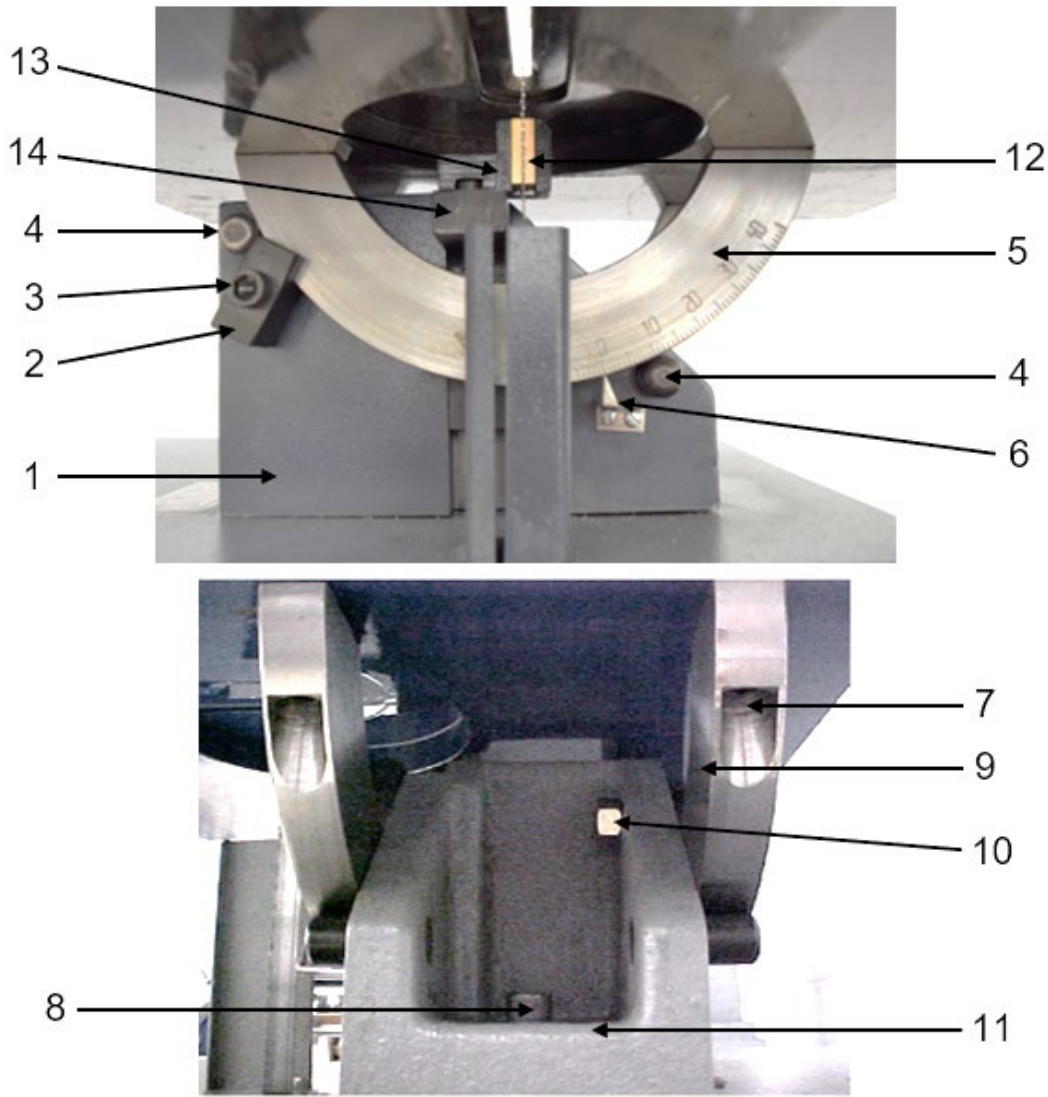

EXPLODED VIEW & PARTS LIST

<u>Item</u>	<u>Part Number</u>	<u>Description</u>	<u>Qty</u>
1	716716	Tension Handle Assembly	1
2	86747M	Door Latch	1
3	87080	Table	1
4A	300568	Door Handle	2
4B	300569	Door Latch	2
5	716745	Frame Assembly	1

<u>Item</u>	<u>Part Number</u>	<u>Description</u>	<u>Qty</u>
1	716716	Tension Handle Assembly	1
	86828	Tension Handle Body	1
	87104	Tension Handle	2
2	716705	Wheel Assembly	2
	300459	Blade Wheel Band	1
	300693	Wheel Bearing	2
	86795	Wheel Blade – Lower/Upper	1
	86803	Axle Wheel – Lower/Upper	1
	86804	Stud – Wheel	1
3	300917 & 300918	Blade Guard	1
	300342	Thumb Screw	2
4	300912	Speed Selector Label	1

<u>Item</u>	<u>Part Number</u>	<u>Description</u>	<u>Qty</u>
1	43450	Socket Cap Screw (3/8"-16 x 1-1/4")	2
2	86827	Pillow Block	1
3	86828P	Tension Screw	1
4	43447	Socket Cap Screw (3/8"-16 x 3/4")	6
5A	86824	Wheel Slide – External piece	1
5B	86825	Wheel Slide – Internal piece	1
6	86826	Rail Slide Wheel	2
7A	43939	Hex Nut (7/16"-20)	1
7B	43638	Flat Washer (1")	1
8A	43452	Socket Cap Screw (3/8"-16 x 1-3/4")	4
8B	43632	Flat Washer (5/16")	4
9	43591	Set Screw (3/8"-16 x 1)	1
10	86810	Guide Bar Holder	1
11	300832	Knob Assembly (1-1/2")	1
12	44337	Roll Pin (1/4" x 1-3/4")	2
13	43591	Socket Cap Screw (3/8"-16 x 1-1/2")	1
14	86556	Handles	3

<u>Item</u>	<u>Part Number</u>	<u>Description</u>	<u>Qty</u>
	716749	Saddle Assembly	1
1	87081	Table Top Base	1
2	87025	Table Lock	1
3	43939	Hex Jam Nut (7/16"-20)	1
4	44033	Dowel Pin (5/8" x 1-1/2")	4
5	87078	Rocker Rings	2
6	87077M	Rocker Ring Pointer	1
7	43449	Socket Cap Screw (3/8"-16 x 1.0)	4
8	43451	Socket Cap Screw (3/8"-16 x 1-1/2")	2
9	300564	Cam Follower	1
10	43939	Hex Jam Nut (7/16"-20)	1
11	44337	Roll Pin	2
12	86806	Contour Guide Insert	1
13	87034	Lower Guide Holder	1
14	87033	Guide Bracket	1