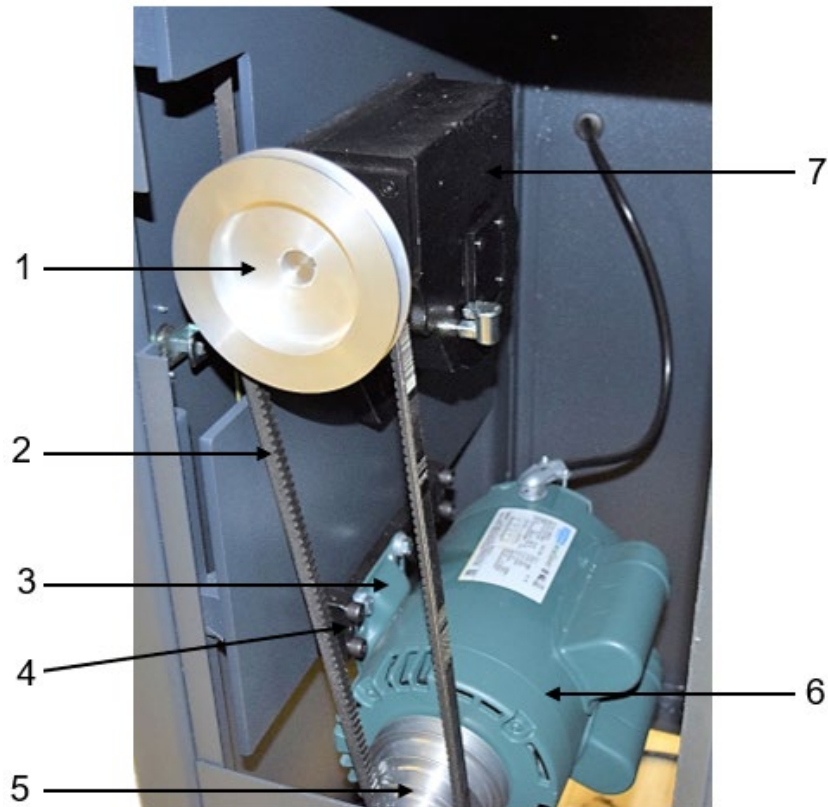

<u>Item</u>	<u>Part Number</u>	<u>Description</u>	<u>Qty</u>
1	300473	Gearbox Pulley	1
	71061	Key for Pulley (3/16" x 3/16" x 1-1/4")	1
2	10077-10	V-Belt	1
3	86798	Motor Mounting Axle	1
4	86800	Motor Mounting Block	2
	43450	Socket Cap Screw (3/8"-16 x 1-1/4")	4
	43414	Socket Cap Screw (1/4"-20 x 3/4")	2
5	300473	Motor Pulley	1
	71061	Key for Pulley (3/16" x 3/16" x 1-1/4")	1
6	300485	Motor – Single Phase	1