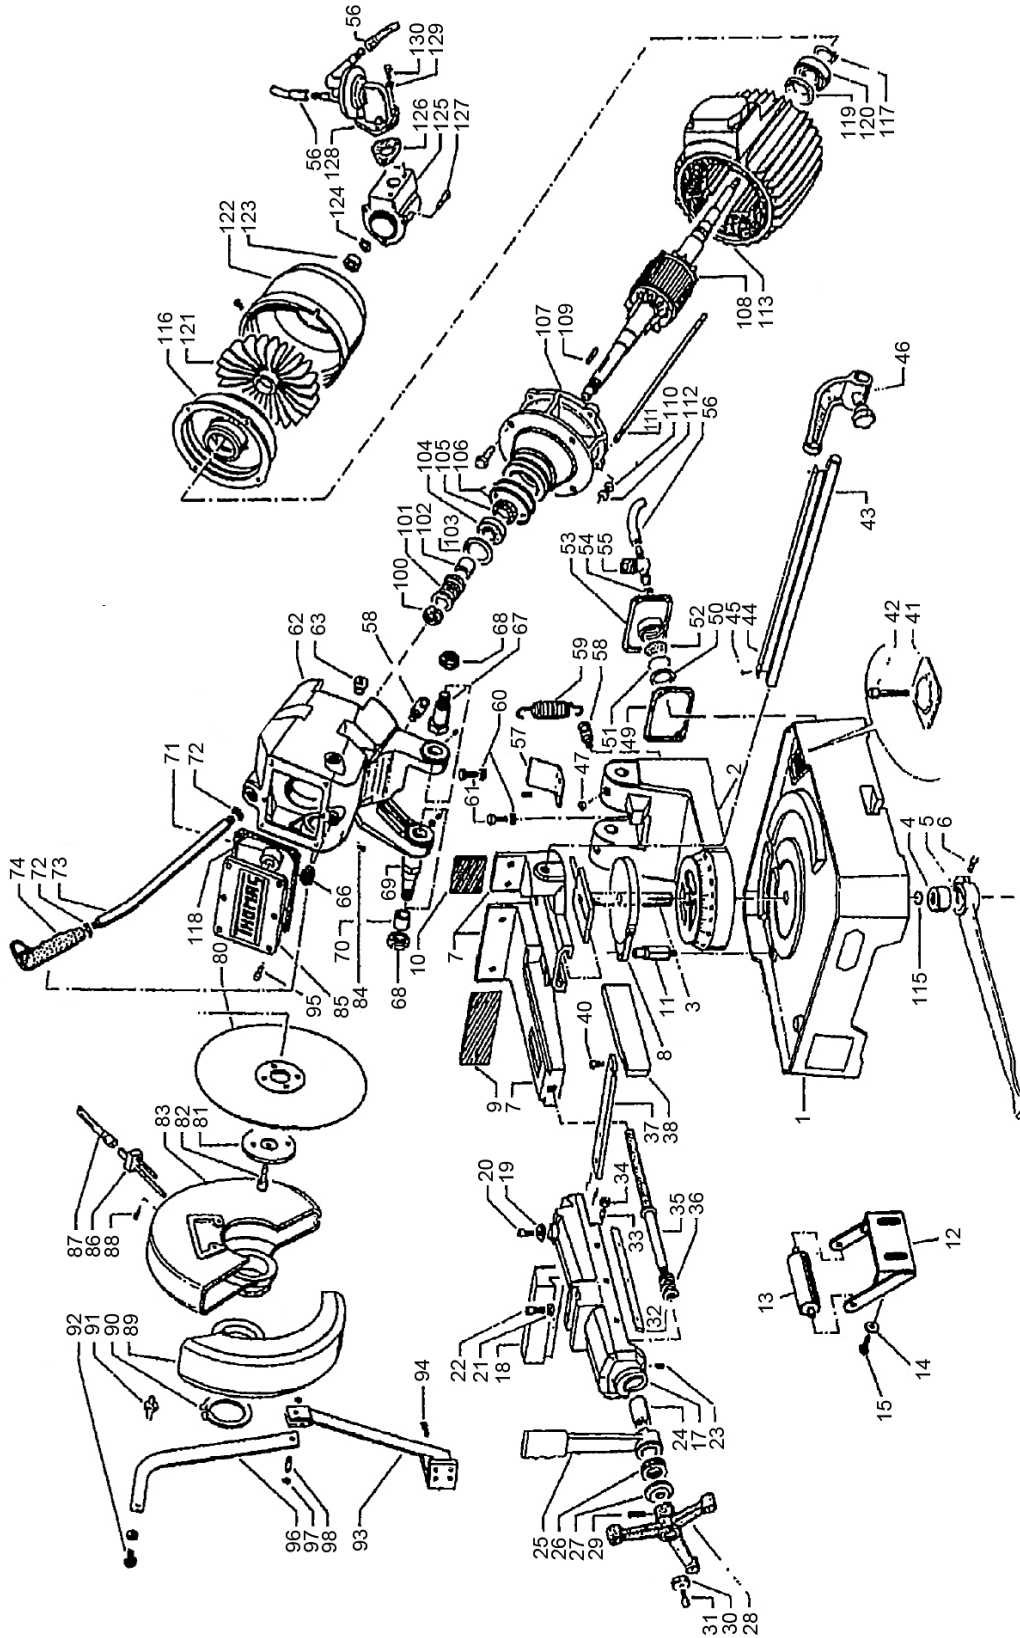

EXPLODED VIEW

Exploded view is only for 350CE Cold Saw with Frequency Drive Motor

350CE Frequency Drive Gearbox:

Part Description	Part Number
Oil Seal	86000000
O-Ring	302920
Ring Nut	81700025

Part Description	Part Number
Blade Shaft	302965
Drive Gear	302966
Bushing	302967

PARTS LIST

Parts list is only for 350CE Cold Saw with Frequency Drive Motor

<u>Item</u>	<u>Part Name</u>	<u>Part No.</u>
1	Machine Bed	AGB81040
2	Revolving Arm	AGB90025
3	Revolving Arm Pin	AFB90029
4	Revolving Arm Locking Bushing	AFB80012
5	Revolving Arm Locking Lever	AGB80016
6	Screw TCCE M10	-
7	Countervise	AGB90040
8	Mobile Countervise Flange	AGB90041
9	Countervise Jaw	AFB90042
10	Burr-free Jaws	AFB90043
11	Countervise Fixing Pin	AFB90044
12 & 13	Roller Support Arm & Roller	303343
14	Washer (M10)	43633
15	Bolt (M10)	81505
17	Vise (cast iron)	AGB90055
18	Vise Jaw	AFB90056
19	Vise Jaw Washer	AFB8B037
20	Screw TCCE M12	81110133
21	Washer (8.5mm ID x 21mm OD)	82100000
22	Screw TCCE M12	81110133
23	Dowel (M8 x 30mm)	81132081
24	Lever Bushing	AFB80032
25	Quick Lock Vise Lever	AGB80031
26	Bearing AX 3047	84500001
27	Quick Lock Vise Washer	AFB80033
28	Vise Handwheel	47100000L
29	Elastic Pin Ø 6	82504217
30	Washer (8.5mm ID x 21mm OD)	82100000
31	Socket Cap Screw (M8-1.25 x 20mm)	80521
32	Vise Gib	AFB80036
33	Dowel M8	81574
34	Nut M8 hexagonal	81573
35	Vise Screw	AFB80034
36	Vise Cam Lever Spring	AFB80035