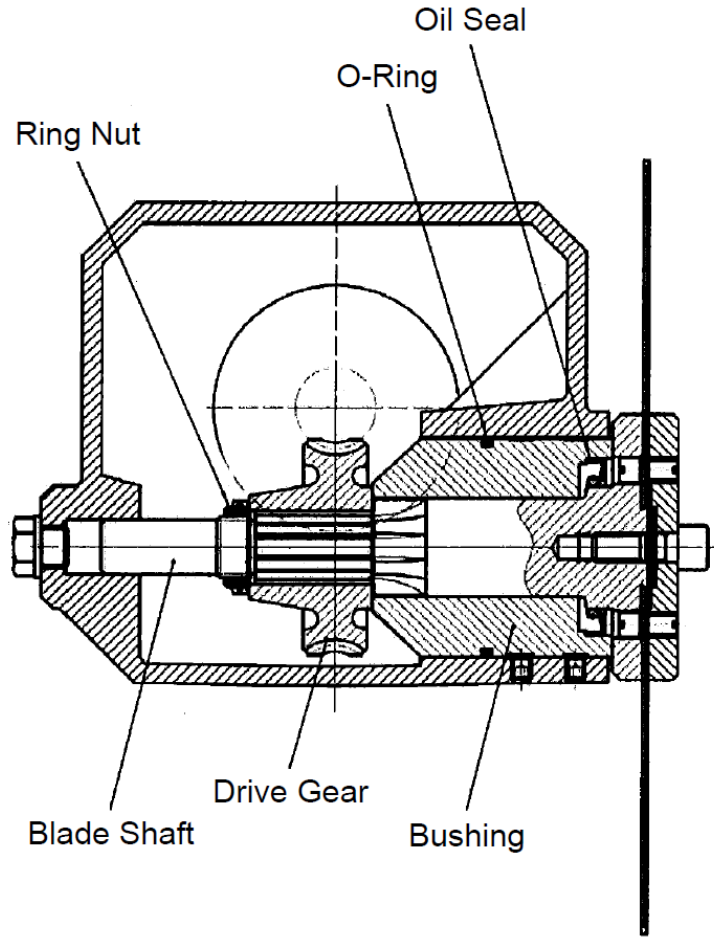

EXPLODED VIEW

Exploded view is only for 350CE Cold Saw with Frequency Drive Motor

350CE Frequency Drive Gearbox:

Part Description	Part Number
Oil Seal	86000000
O-Ring	302920
Ring Nut	81700025

Part Description	Part Number
Blade Shaft	302965
Drive Gear	302966
Bushing	302967

PARTS LIST

Parts list is only for 350CE Cold Saw with Frequency Drive Motor

<u>Item</u>	<u>Part Name</u>	<u>Part No.</u>
1	Machine Bed	AGB81040
2	Revolving Arm	AGB90025
3	Revolving Arm Pin	AFB90029
4	Revolving Arm Locking Bushing	AFB80012
5	Revolving Arm Locking Lever	AGB80016
6	Screw TCCE M10	-
7	Countervise	AGB90040
8	Mobile Countervise Flange	AGB90041
9	Countervise Jaw	AFB90042
10	Burr-free Jaws	AFB90043
11	Countervise Fixing Pin	AFB90044
12 & 13	Roller Support Arm & Roller	303343
14	Washer (M10)	43633
15	Bolt (M10)	81505
17	Vise (cast iron)	AGB90055
18	Vise Jaw	AFB90056
19	Vise Jaw Washer	AFB8B037
20	Screw TCCE M12	81110133
21	Washer (8.5mm ID x 21mm OD)	82100000
22	Screw TCCE M12	81110133
23	Dowel (M8 x 30mm)	81132081
24	Lever Bushing	AFB80032
25	Quick Lock Vise Lever	AGB80031
26	Bearing AX 3047	84500001
27	Quick Lock Vise Washer	AFB80033
28	Vise Handwheel	47100000L
29	Elastic Pin Ø 6	82504217
30	Washer (8.5mm ID x 21mm OD)	82100000
31	Socket Cap Screw (M8-1.25 x 20mm)	80521
32	Vise Gib	AFB80036
33	Dowel M8	81574
34	Nut M8 hexagonal	81573
35	Vise Screw	AFB80034
36	Vise Cam Lever Spring	AFB80035