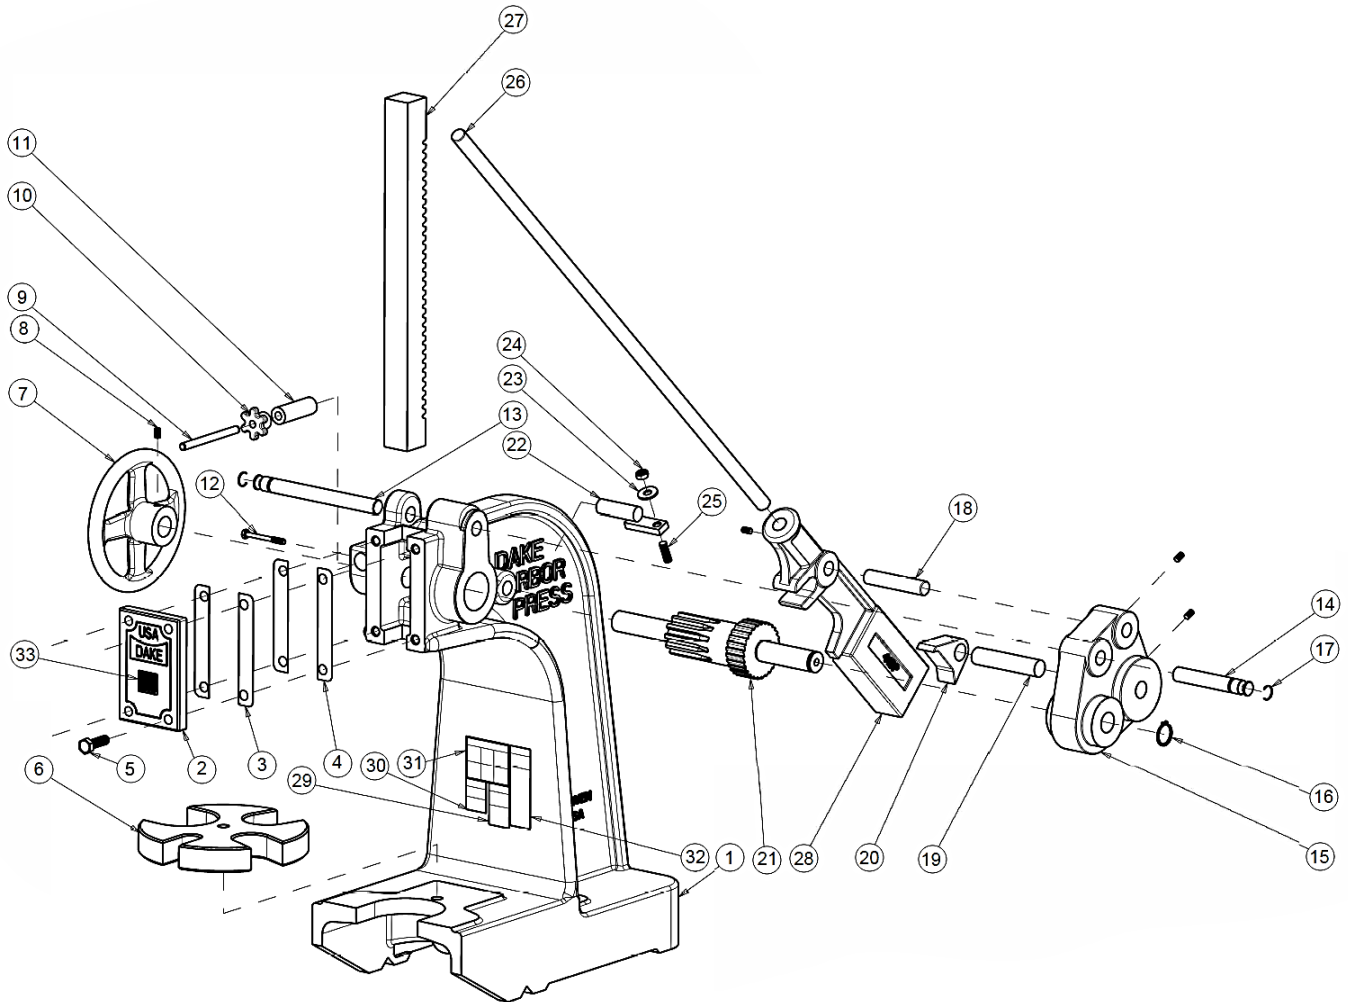

EXPLODED VIEW & PARTS LIST

EXPLODED PARTS VIEW

PARTS LIST

| <u>Item</u> | <u>Part Name</u> | <u>Part Number</u> | <u>Qty</u> |
|-------------|---------------------------------------|--------------------|------------|
| 1 | Frame | 235 | 1 |
| 2 | Ram Cap | 261 | 1 |
| 3 | Ram Cap Shim (.015") | 242 | 6 |
| 4 | Ram Cap Shim (.008") | 241 | 2 |
| 5 | Hex Cap Screw (5/8"-11 x 2") | 43366 | 4 |
| 6 | Table Plate Assembly | 701227 | 1 |
| 7 | Handwheel | 294 | 1 |
| 8 | Headless Set Screw (3/8"-16 x 5/8") | 43589 | 4 |
| 9 | Hand Brake Stud (1/2" x 6") | 289 | 1 |
| 10 | Hand Brake Clamp | 278 | 1 |
| 11 | Hand Brake | 277 | 1 |
| 12 | Hex Cap Screw (3/8"-16 x 3-1/2") | 43339 | 1 |
| 13 | Long Sliding Pin (1" x 10-1/2") | 286 | 1 |
| 14 | Short Sliding Pin (1" x 6-1/4") | 288 | 1 |
| 15 | Compound | 272 | 1 |
| 16 | Retaining Ring | 68962 | 1 |
| 17 | Retaining Ring (Nat'l 2SO-230) | 43982 | 2 |
| 18 | Lever Weight Pin | 285 | 1 |
| 19 | Pawl Pin | 284 | 1 |
| 20 | Pawl | 274 | 1 |
| 21 | Spindle | 290 | 1 |
| 22 | Compound Rest Pin | 280 | 1 |
| 23 | Flat Washer (1/2") | 43634 | 1 |
| 24 | Hex Jam Nut (1/2"-13) | 43940 | 1 |
| 25 | Headless Set Screw (1/2"-13 x 1-1/2") | 43608 | 1 |
| 26 | Handle | 283 | 1 |
| 27 | Ram | 275 | 1 |
| 28 | Lever Weight | 273 | 1 |
| 29 | Warning Label – Tipping | 79979 | 1 |
| 30 | Warning Label – Free Fall | 302416 | 1 |
| 31 | Warning Label – Ganged | 300168 | 1 |
| 32 | Warning Label – Pinch Point | 87130 | 1 |
| 33 | Label – Made in USA | 76936 | 1 |

Please contact factory for current prices.

ORDERING INFORMATION

Parts are available for direct purchase from Dake or through a distributor. When placing a parts order, you will need to provide the part number, name of part, and model number. All parts shipped F.O.B. Factory in Grand Haven, MI.